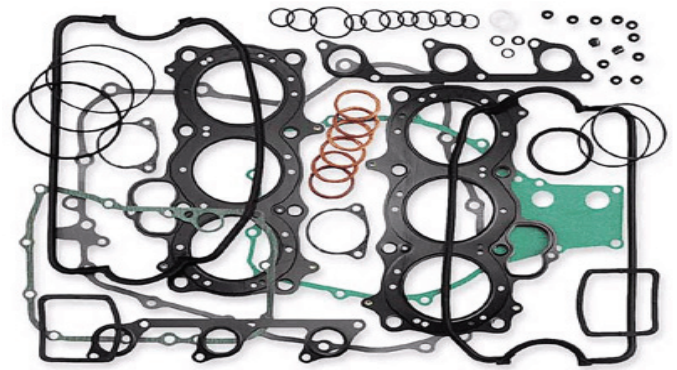

19- Gaskets & Seals

Gaskets Sets

Honda		Part No.
C50 * CD50	Complete	19H-C50-C
MB50 * MT50 * MTX50 Aircooled	Complete	19H-166-C
MBX50 * MTX50 W/Cooled	Complete	19H-GE2-C
Z50(Monkey Bike)	Complete	19H-C50-C
CD100	Complete	19H-GF6-C
CT110	Complete	19H-CT110-C
CG125	Complete	19H-397-C
CR125 90-99	Complete	19H-CR15-C
CR125 00-02	Complete	19H-CR16-C
XL125S	Top	19H-437-T
	Lower	19H-KA2-B
XL185S	Top	19H-427-T
	Lower	19H-KA2-B
CD200	Complete	19H-399-C
XR200R -A,B (Single Carburetor)	Top	19H-KA2-T
	Lower	19H-KA2-B
XR200RE	Complete	19H-XR2RE-C
XL250S	Top	19H-428-T
	Lower	19H-429-B
CB400F "Four" 75-77	Complete	19H-377-C
CB400N * CB400T	Complete	19H-413-C
VFR400R3 NC30 * RVF400 NC35	Complete	19H-NC30-C
	Top	19H-415-T
CX500 * GL500	Lower	19H-415-B
	Top	19H-429-T
XR500R 79-82	Lower	19H-429-B
XR500R -E	Complete	19H-MG3-C
CB550K * CB550F	Top	19H-CB550-T
XL600R-D,E,F,G,H 83-87	Complete	19H-MK2-C
	Complete	19H-MK2-C
XR600R 85-87	Complete	19H-MK2-C
CB650	Complete	19H-426-C
CB750K 69-79 SOHC	Complete	19H-300-C
	Complete	19H-300-C
CB750F 77-79 SOHC	Complete	19H-300-C
	Complete	19H-300-C
CB750F 79-83 DOHC	Top	19H-438-T
	Lower	19H-438-B
CB750K 79-83 DOHC	Top	19H-438-T
	Lower	19H-438-B
CB900F 80-83	Top	19H-438-T
	Lower	19H-438-B
CB1100R * CB1100F 81-83	Lower	19H-438-B
	Top	19H-01233-T
Kawasaki		
KX125 98-00	Top	19K-KX15-T
KDX200 89-94	Top	19K-KDX94-T
KX250 93-00	Top	19K-KX25-T
ZX-7 * ZX750 H1-H2 89-90	Complete	19K-20201-C
GPz750 80-83 , Z750	Top	19K-Z750-T
Z1000 A3-A4, B3-B4, C2-C3 79-81	Complete	19K-20211-C
	Complete	19K-20211-C
Z1000 D3, E1, G1, H1 79-81	Complete	19K-20211-C
GPz1100 81-83	Complete	19K-20221-C
KZ1300 * Z1300 * ZN1300 79-86	Complete	19K-Z1300-C